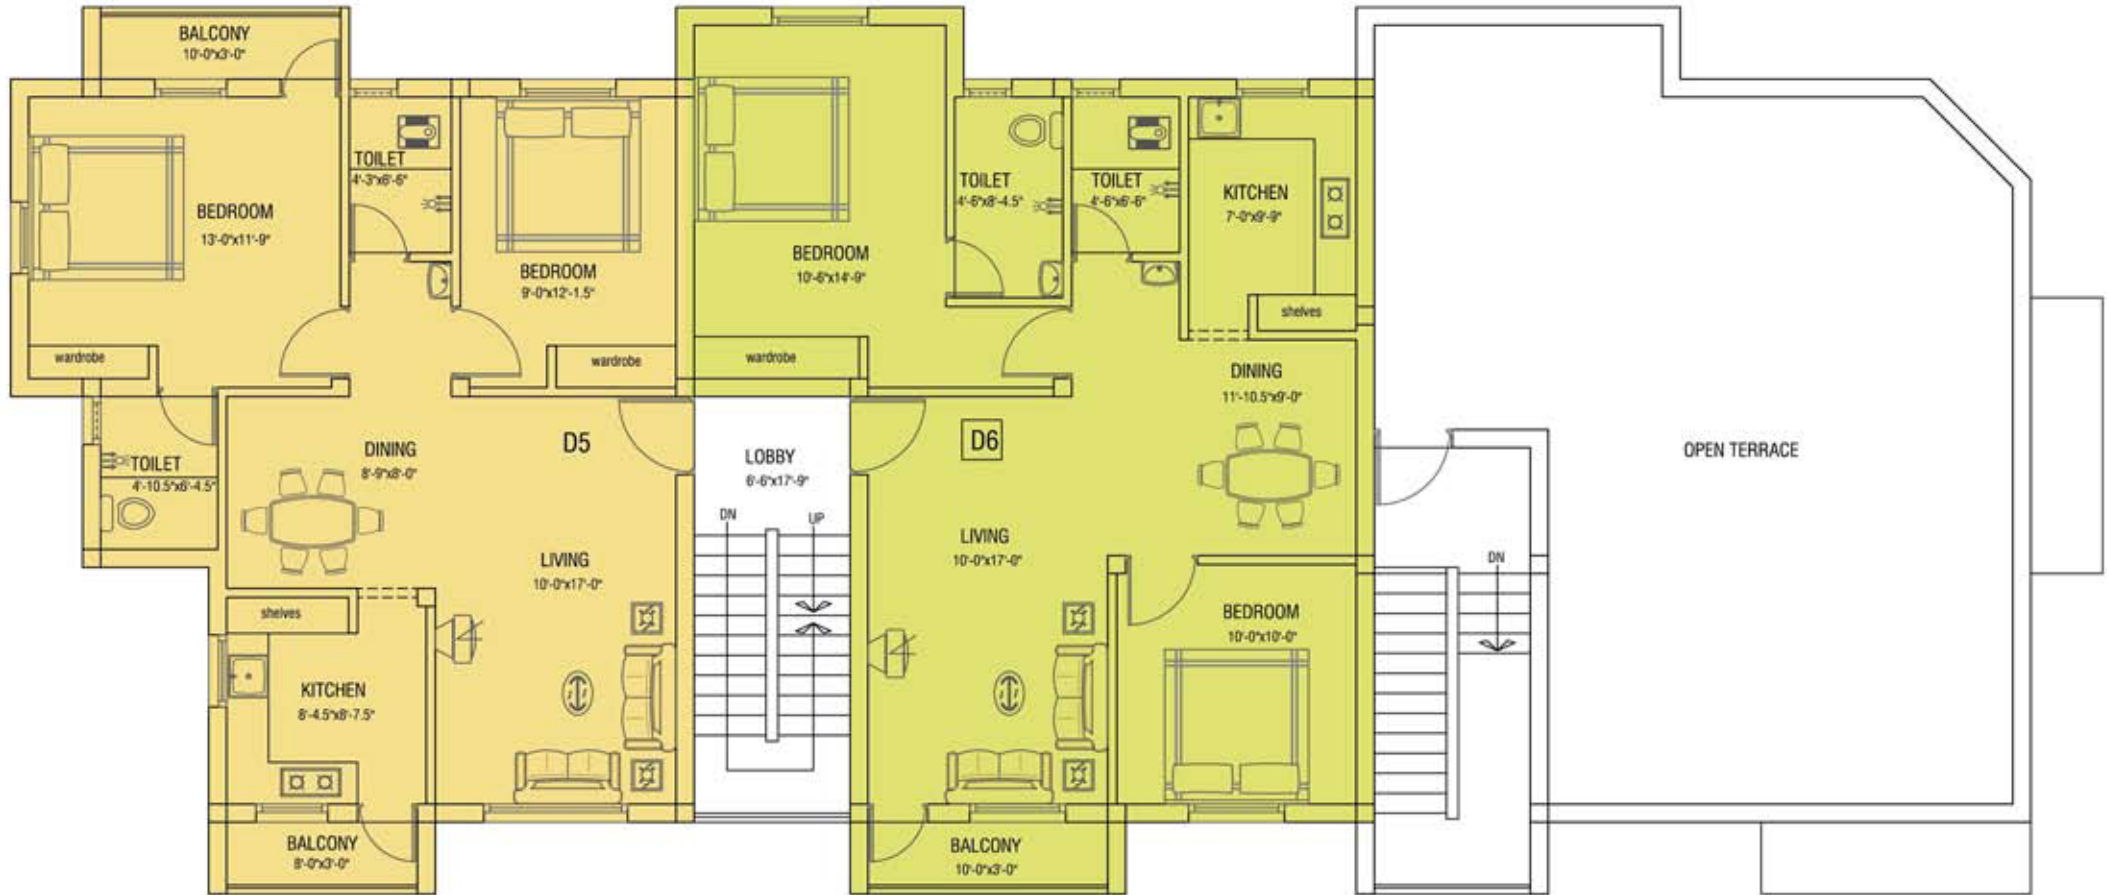

# BLOCK - D SECOND FLOOR PLAN

**D5**  
**AREA = 983 SQ. FT.**

**D6**  
**AREA = 994 SQ. FT.**

54/7, Paul Wells Road,  
Sripuram Colony,  
St. Thomas Mount,  
Chennai 16.  
P : 99625 88097